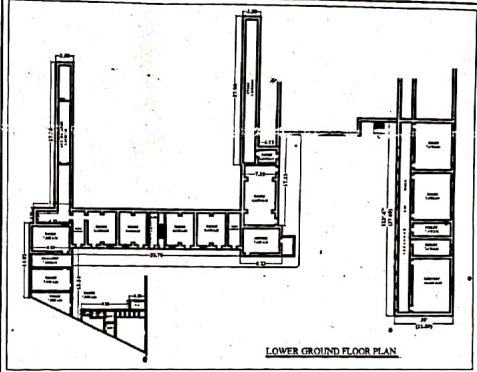

SITE PLAN

EXISTING BUILDING PLAN OF S.S.G. PAREEK P.G.COLLEGE OF EDUCATION, AT JHOTWARA ROAD, JAIPUR.

LOWER GROUND FLOOR PLAN

UPPER GROUND FLOOR PLAN

FIRST FLOOR PLAN

SECOND FLOOR PLAN

EXISTING BUILDING INTEGRATED PROGRAMME (B.A./B.SC.+B.ED.)

GROUND, FIRST, SECOND COVERED AREA = 1668.21 SQ.MT.

(Signature)
 साधव
 एन. एस. जी. पारीक कॉलेज एव
 संबल शिक्षण संस्थान, जायपुर

(Signature)
 Assistant Engineer
 (North)
 PWD Secy
 Jaipur