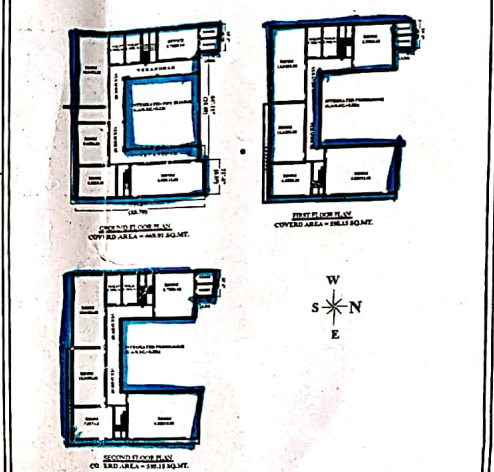

SITE PLAN

EXISTING BUILDING PLAN OF S.S.G. PAREEK P.G.COLLEGE OF EDUCATION, AT JHOTWARA ROAD, JAIPUR.

LOWER GROUND FLOOR PLAN

UPPER GROUND FLOOR PLAN

FIRST FLOOR PLAN

SECOND FLOOR PLAN

EXISTING BUILDING INTEGRATED PROGRAMME (B.A./B.SC.+B.ED.)

GROUND, FIRST, SECOND COVERED AREA = 1668.21 SQ.MT.

(Signature)
 साधव
 एन. एस. जी. पारीक कॉलेज एव
 संबल शिक्षण संस्थान, जायपुर

(Signature)
 Assistant Engineer
 (North)
 PWD Secy
 Jaipur