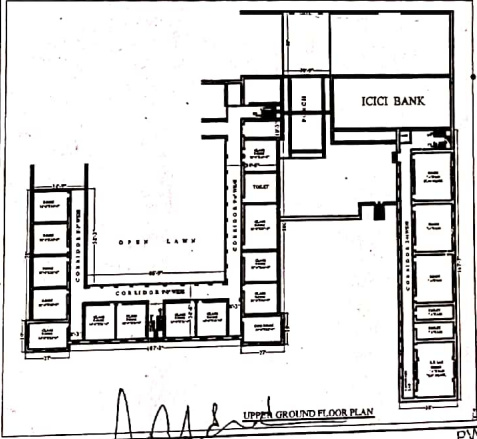

SITE PLAN

EXISTING BUILDING PLAN OF S.S.G. PAREEK P.G.COLLEGE OF EDUCATION, AT JHOTWARA ROAD, JAIPUR.

LOWER GROUND FLOOR PLAN

UPPER GROUND FLOOR PLAN

FIRST FLOOR PLAN

SECOND FLOOR PLAN

EXISTING BUILDING INTEGRATED PROGRAMME (B.A./B.SC.+B.ED.)

GROUND, FIRST, SECOND COVERED AREA = 1668.21 SQ.MT.

(Signature)
 साधव
 एन. एस. जी. पारीक कॉलेज एव
 संबल शिक्षण संस्थान, जायपुर

(Signature)
 Assistant Engineer
 (North)
 PWD Secy
 Jaipur