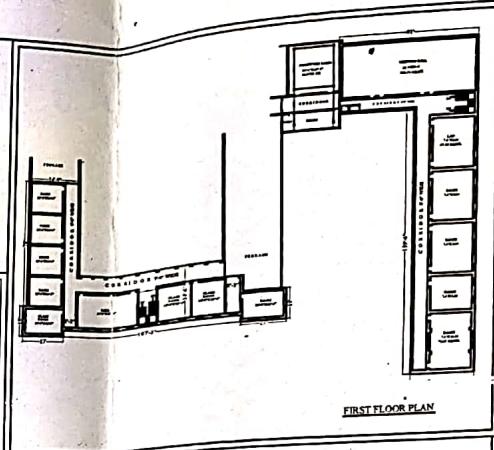

SITE PLAN

EXISTING BUILDING PLAN OF S.S.G. PAREEK P.G.COLLEGE OF EDUCATION, AT JHOTWARA ROAD, JAIPUR.

LOWER GROUND FLOOR PLAN

UPPER GROUND FLOOR PLAN

FIRST FLOOR PLAN

SECOND FLOOR PLAN

EXISTING BUILDING INTEGRATED PROGRAMME (B.A./B.SC.+B.ED.)

GROUND, FIRST, SECOND COVERED AREA = 1668.21 SQ.MT.

(Signature)
 साधव
 एन. एस. जी. पारीक कॉलेज एव
 संबल शिक्षण संस्थान, जायपुर

(Signature)
 Assistant Engineer
 (North)
 PWD Secy
 Jaipur